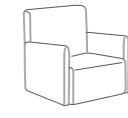

Smart - divani/elementi

Poltrona
L 78 P 80 H 85