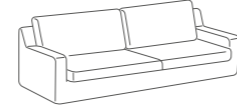

Divano 3P Maxi
L 206 P 80 H 92