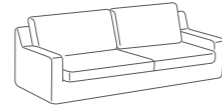

Divano 3P
L 186 P 80 H 92