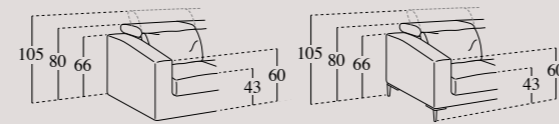

KANT/KANT SPECIAL

Poltrona
L 92 P 105 H 80/105

Divano
L 152 P 105 H 80/105

Divano
L 172 P 105 H 80/105

Divano
L 192 P 105 H 80/105

Divano
L 212 P 105 H 80/105

Divano
L 245 P 105 H 80/105