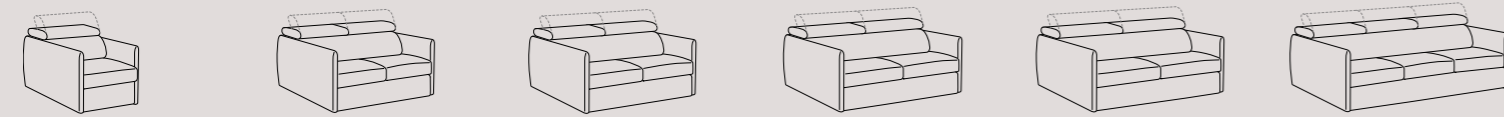

TRICK/TRICK SPECIAL

Trick

Trick Special

Poltrona
L 85 P 105 H 80/105

Divano
L 148 P 105 H 80/105

Divano
L 168 P 105 H 80/105

Divano
L 188 P 105 H 80/105

Divano
L 208 P 105 H 80/105

Divano
L 240 P 105 H 80/105