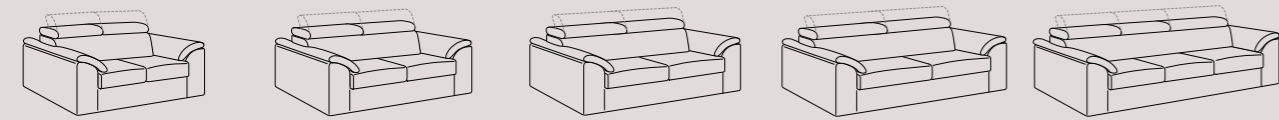

LOFT/LOFT SPECIAL

Loft Loft Special

Divano L 170 P 105 H 80/105   Divano L 190 P 105 H 80/105   Divano L 210 P 105 H 80/105   Divano L 230 P 105 H 80/105   Divano L 262 P 105 H 80/105