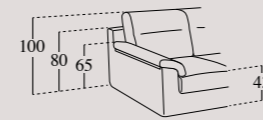

SKILL

Poltrona
L 107 P 93 H 100