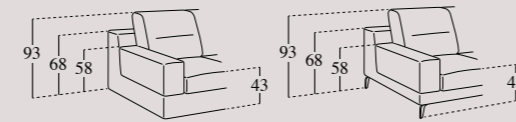

NEWPORT/NEWPORT SPECIAL