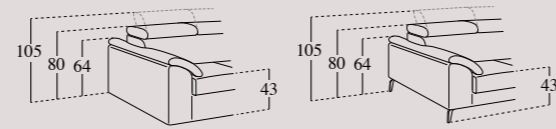

LOFT/LOFT SPECIAL

Loft Loft Special

Divano L 170 P 105 H 80/105   Divano L 190 P 105 H 80/105   Divano L 210 P 105 H 80/105   Divano L 230 P 105 H 80/105   Divano L 262 P 105 H 80/105