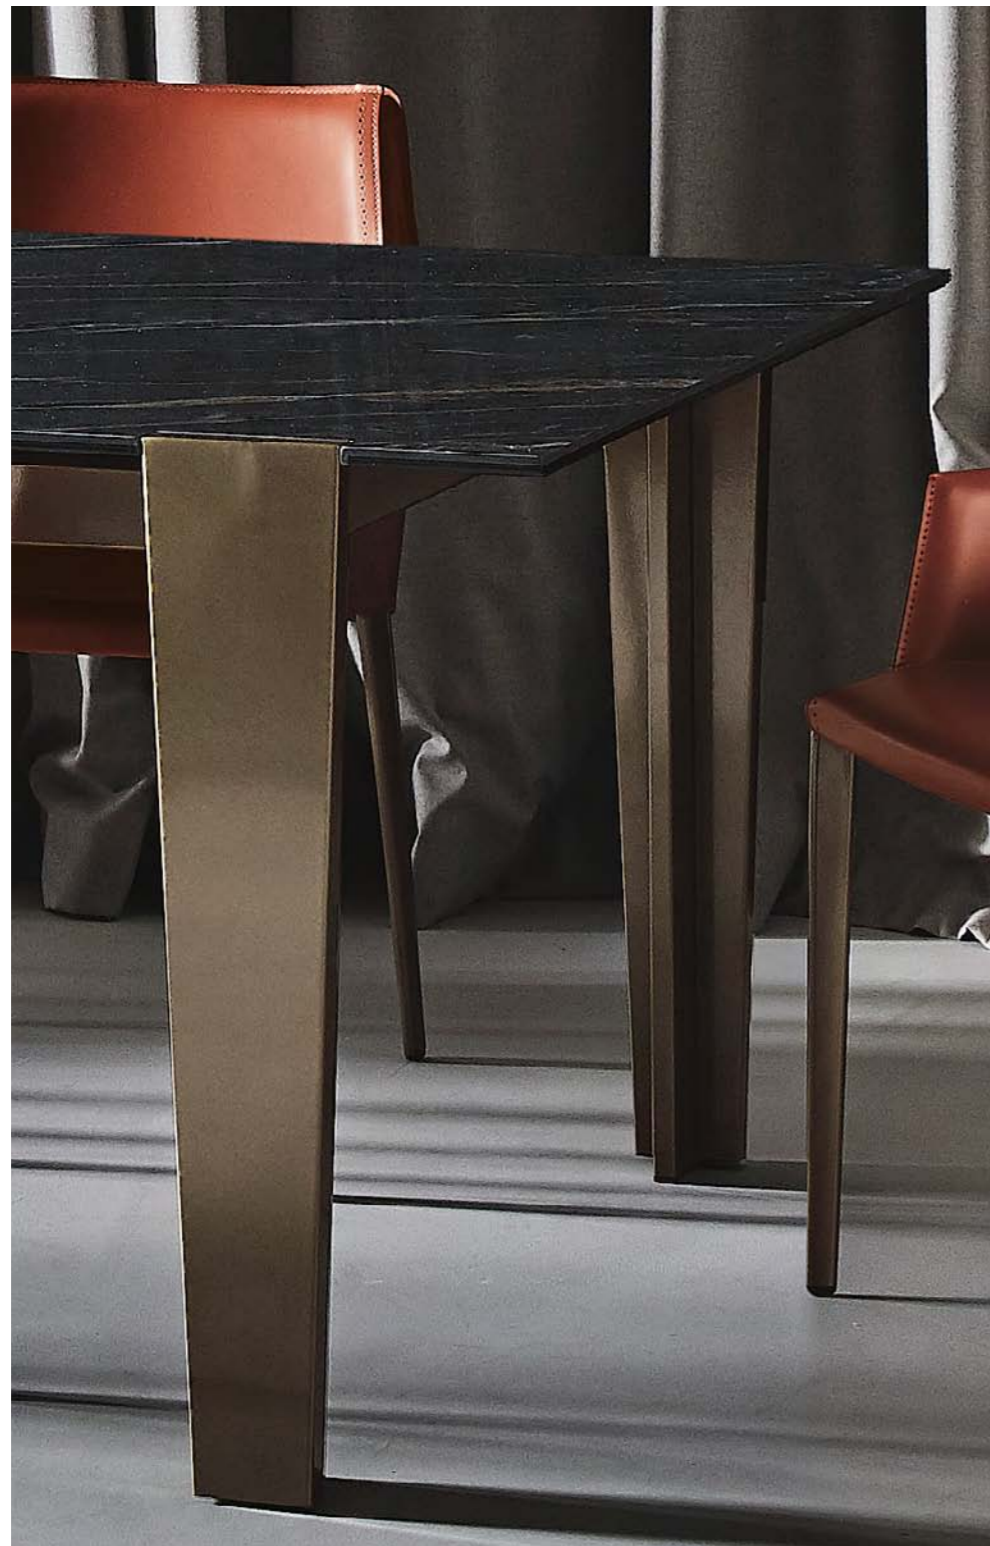

MATRIX TAVOLO / TABLE
COD. 52.36
STRUTTURA
> M327 NERO PROFONDO LUCIDO
PIANO
> CC002A SUPERCEMENTO PIOMBO
FRAME
> M327 GLOSSY BLACK
TOP
> CC002A GUNMETAL GREY CONCRETE

ALFA SEDIA / CHAIR
COD. 40.55
STRUTTURA LEGNO
> L110 ROVERE CARBONE
MONOSCOCCA
> L090 NERO OPACO
CUSCINO TRAPUNTATO
> PR23 PELLE PREMIUM ROSA ANTICO
SOLID WOOD FRAME
> L110 CHARCOAL OAK
SHELL
> L090 MATT BLACK
QUILTED CUSHION
> PR23 DARK PINK PREMIUM LEATHER