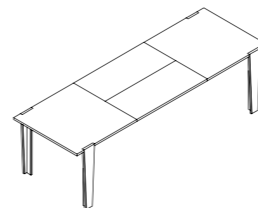

MATRIX

cod. 52.31 MATRIX
fisso | fixed
cm L170 x P90 x H75
inch L66.9 x W35.4 x H29.5

cod. 52.32 MATRIX
fisso | fixed
cm L200 x P100 x H75
inch L78.7 x W39.4 x H29.5

cod. 52.33 MATRIX
fisso | fixed
cm L240 x P100 x H75
inch L94.5 x W39.4 x H29.5

cod. 52.35 MATRIX
allungabile | extendable
cm L170/270 x P90 x H75
inch L66.9/106.3 x W35.4 x H29.5

cod. 52.36 MATRIX
allungabile | extendable
cm L200/295 x P100 x H75
inch L78.7/116 x W39.4 x H29.5

MATRIX TAVOLO / TABLE
COD. 52.33
STRUTTURA
> M328 OTTONE ANTICATO
PIANO
> L038 ROVERE CARBONE