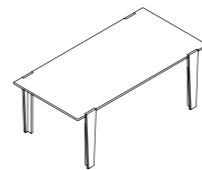

LEXINGTON LIBRERIA / BOOKCASE
COD. 16.58
> M327 NERO PROFONDO LUCIDO
> M327 GLOSSY BLACK

LEXINGTON RIPIANO / SHELF
COD. 16.20
> CC002 SUPERCEMENTO PIOMBO
> CC002 GUNMETAL GREY SUPERCONCRETE

GINGER TAVOLINO / COFFEE TABLE
COD. 07.03/ 07.04
STRUTTURA
> M328 OTTONE ANTICATO
PIANO
> L031 LEGNO LACCATO NERO LUCIDO
FRAME
> M328 AGED BRASS
TOP
> L031 GLOSSY BLACK LACQUERED WOOD

MATRIX

cod. 52.31 MATRIX
fisso | fixed
cm L170 x P90 x H75
inch L66.9 x W35.4 x H29.5

cod. 52.32 MATRIX
fisso | fixed
cm L200 x P100 x H75
inch L78.7 x W39.4 x H29.5

cod. 52.33 MATRIX
fisso | fixed
cm L240 x P100 x H75
inch L94.5 x W39.4 x H29.5

cod. 52.35 MATRIX
allungabile | extendable
cm L170/270 x P90 x H75
inch L66.9/106.3 x W35.4 x H29.5

cod. 52.36 MATRIX
allungabile | extendable
cm L200/295 x P100 x H75
inch L78.7/116 x W39.4 x H29.5

MATRIX TAVOLO / TABLE
COD. 52.33
STRUTTURA
> M328 OTTONE ANTICATO
PIANO
> L038 ROVERE CARBONE