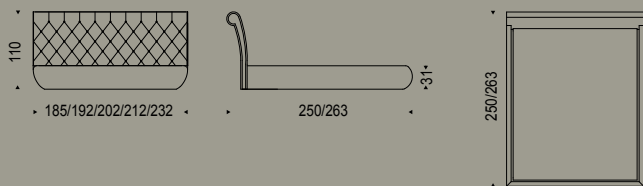

ALEXANDER

Design Studio Kronos

Letto imbottito con testiera capitonné, rivestito in tessuto, pelle o ecopelle come da campionario. Rete inclusa. Optional: rete alzabile con vano contenitore.

Upholstered bed with headboard covered capitonné in fabric, synthetic leather or in soft leather as per sample card. Slats included. Optional: pull-up slats with container.

Lit rembourré avec tête de lit capitonnée en tissu, simili cuir ou en cuir mince selon échantillons. Sommier comprise. Option: sommier relevable pour utilisation du caisson de rangement.

Cama tapizada capitoné con cabezal en tejido, ecopiel o piel según muestrario. Somier incluido. Opcional: somier levantable con contenedor.

Gepolstertes Bett. Kopfteil mit Capitonné Bezug aus Gewebe, Kunstleder oder aus Softleder laut Musterkarte. Lattenrost inklusive. Option: Bettkasten.