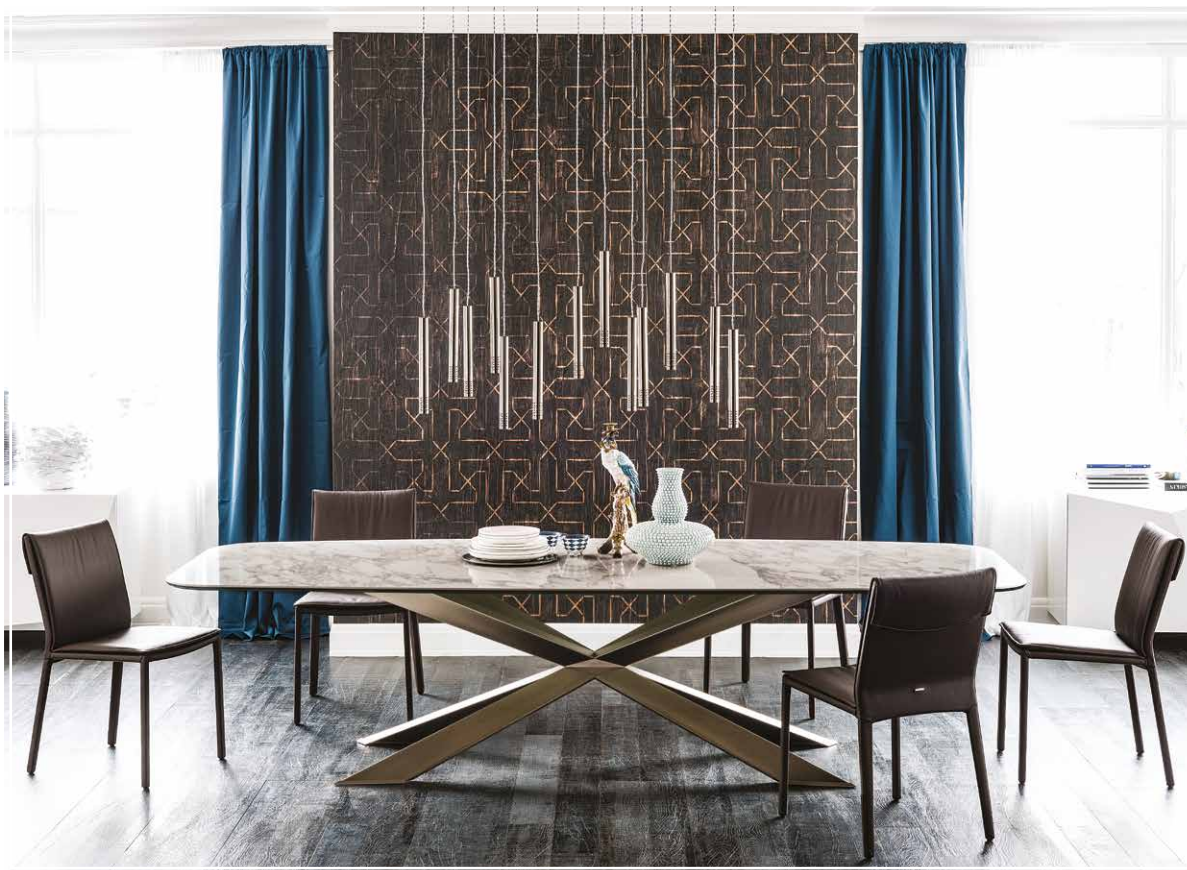

calacatta

ø140 x75h
ø158 x75h
150 x 158 x75h
200 x 100 x75h
200 x 106 x75h

240 x 120 x75h
300 x 120 x75h
200 x 150 x75h shaped
240 x 120 x75h shaped
300 x 120 x75h shaped